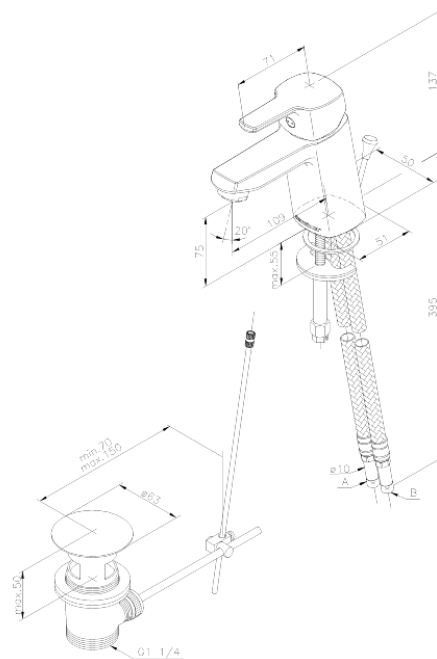

FM Mattsson Mora Group Denmark
Abildager 26 A, 2605 Brøndby, Denmark
Østbirkvej 2, 5240 Odense NØ, Denmark

+45 63 10 22 10 danmark@fmm-mora.com

For more information please visit www.damixa.com

damixa